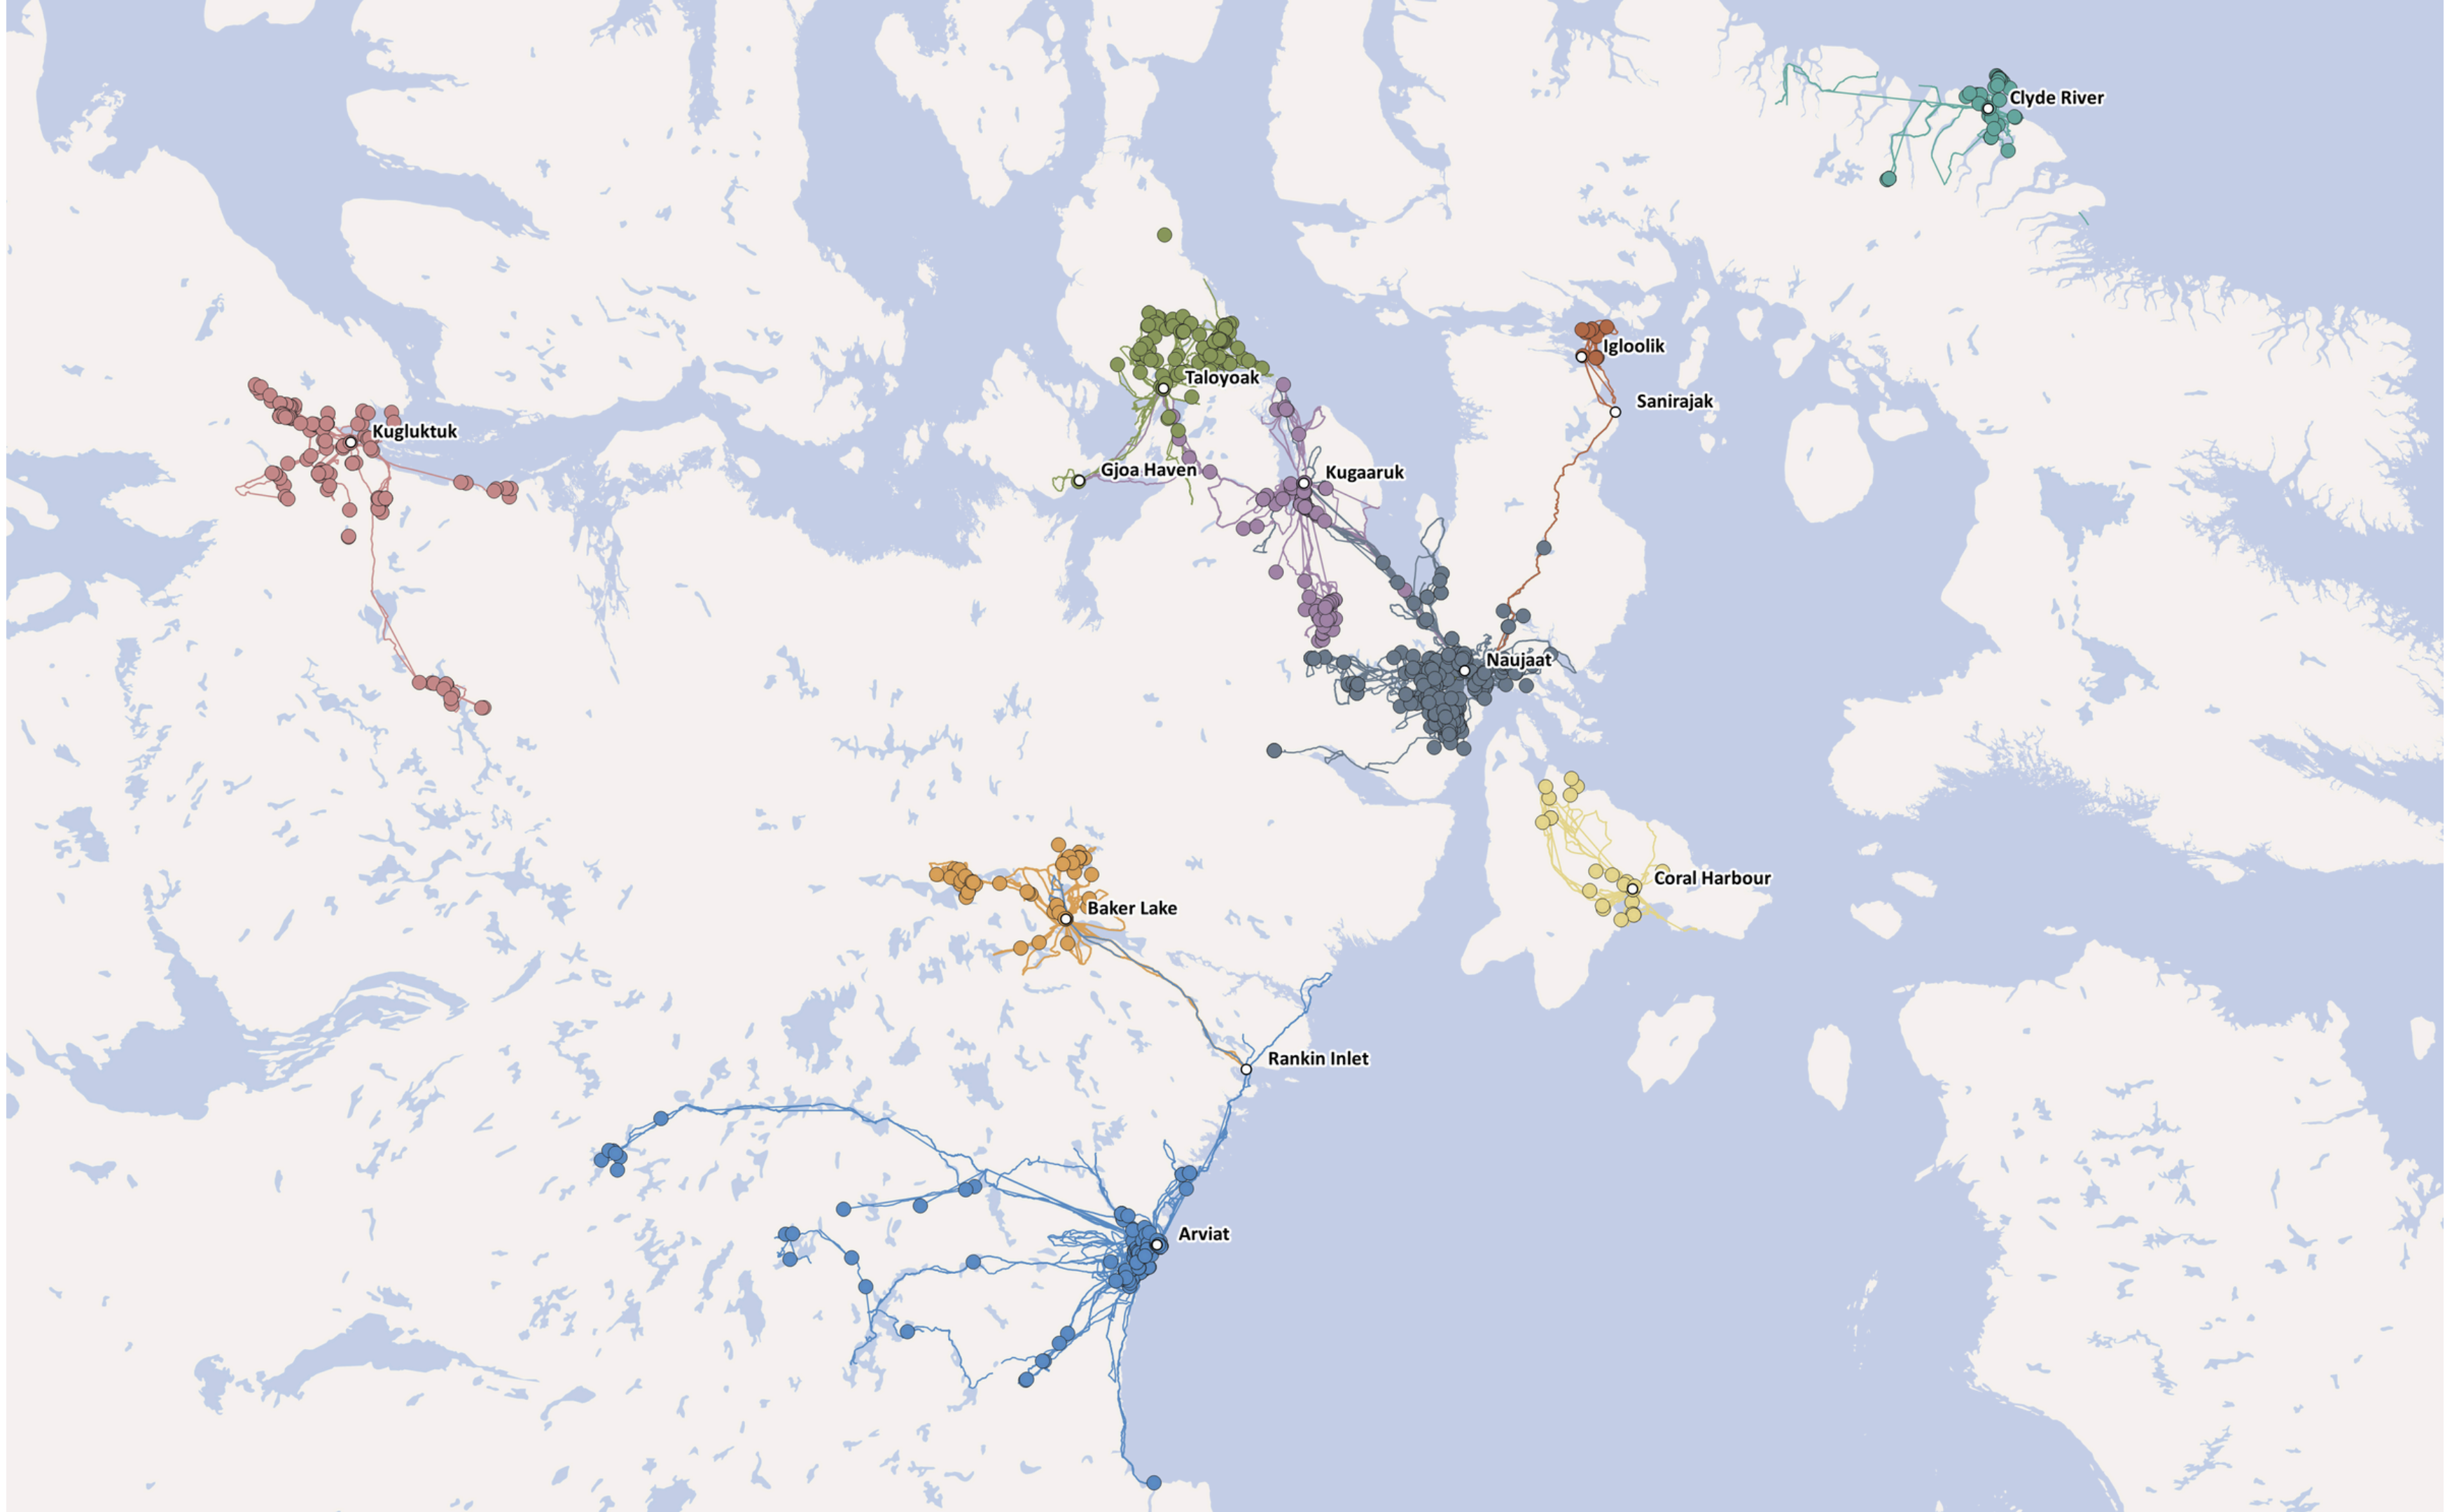

# COMMUNITY-BASED MONITORING NETWORK TRI-ANNUAL REPORT

Kugluktuk

Coral Harbour

Sanikiluaq

Clyde River

Igloolik

Baker Lake

CBMN Tracks in Naujaat