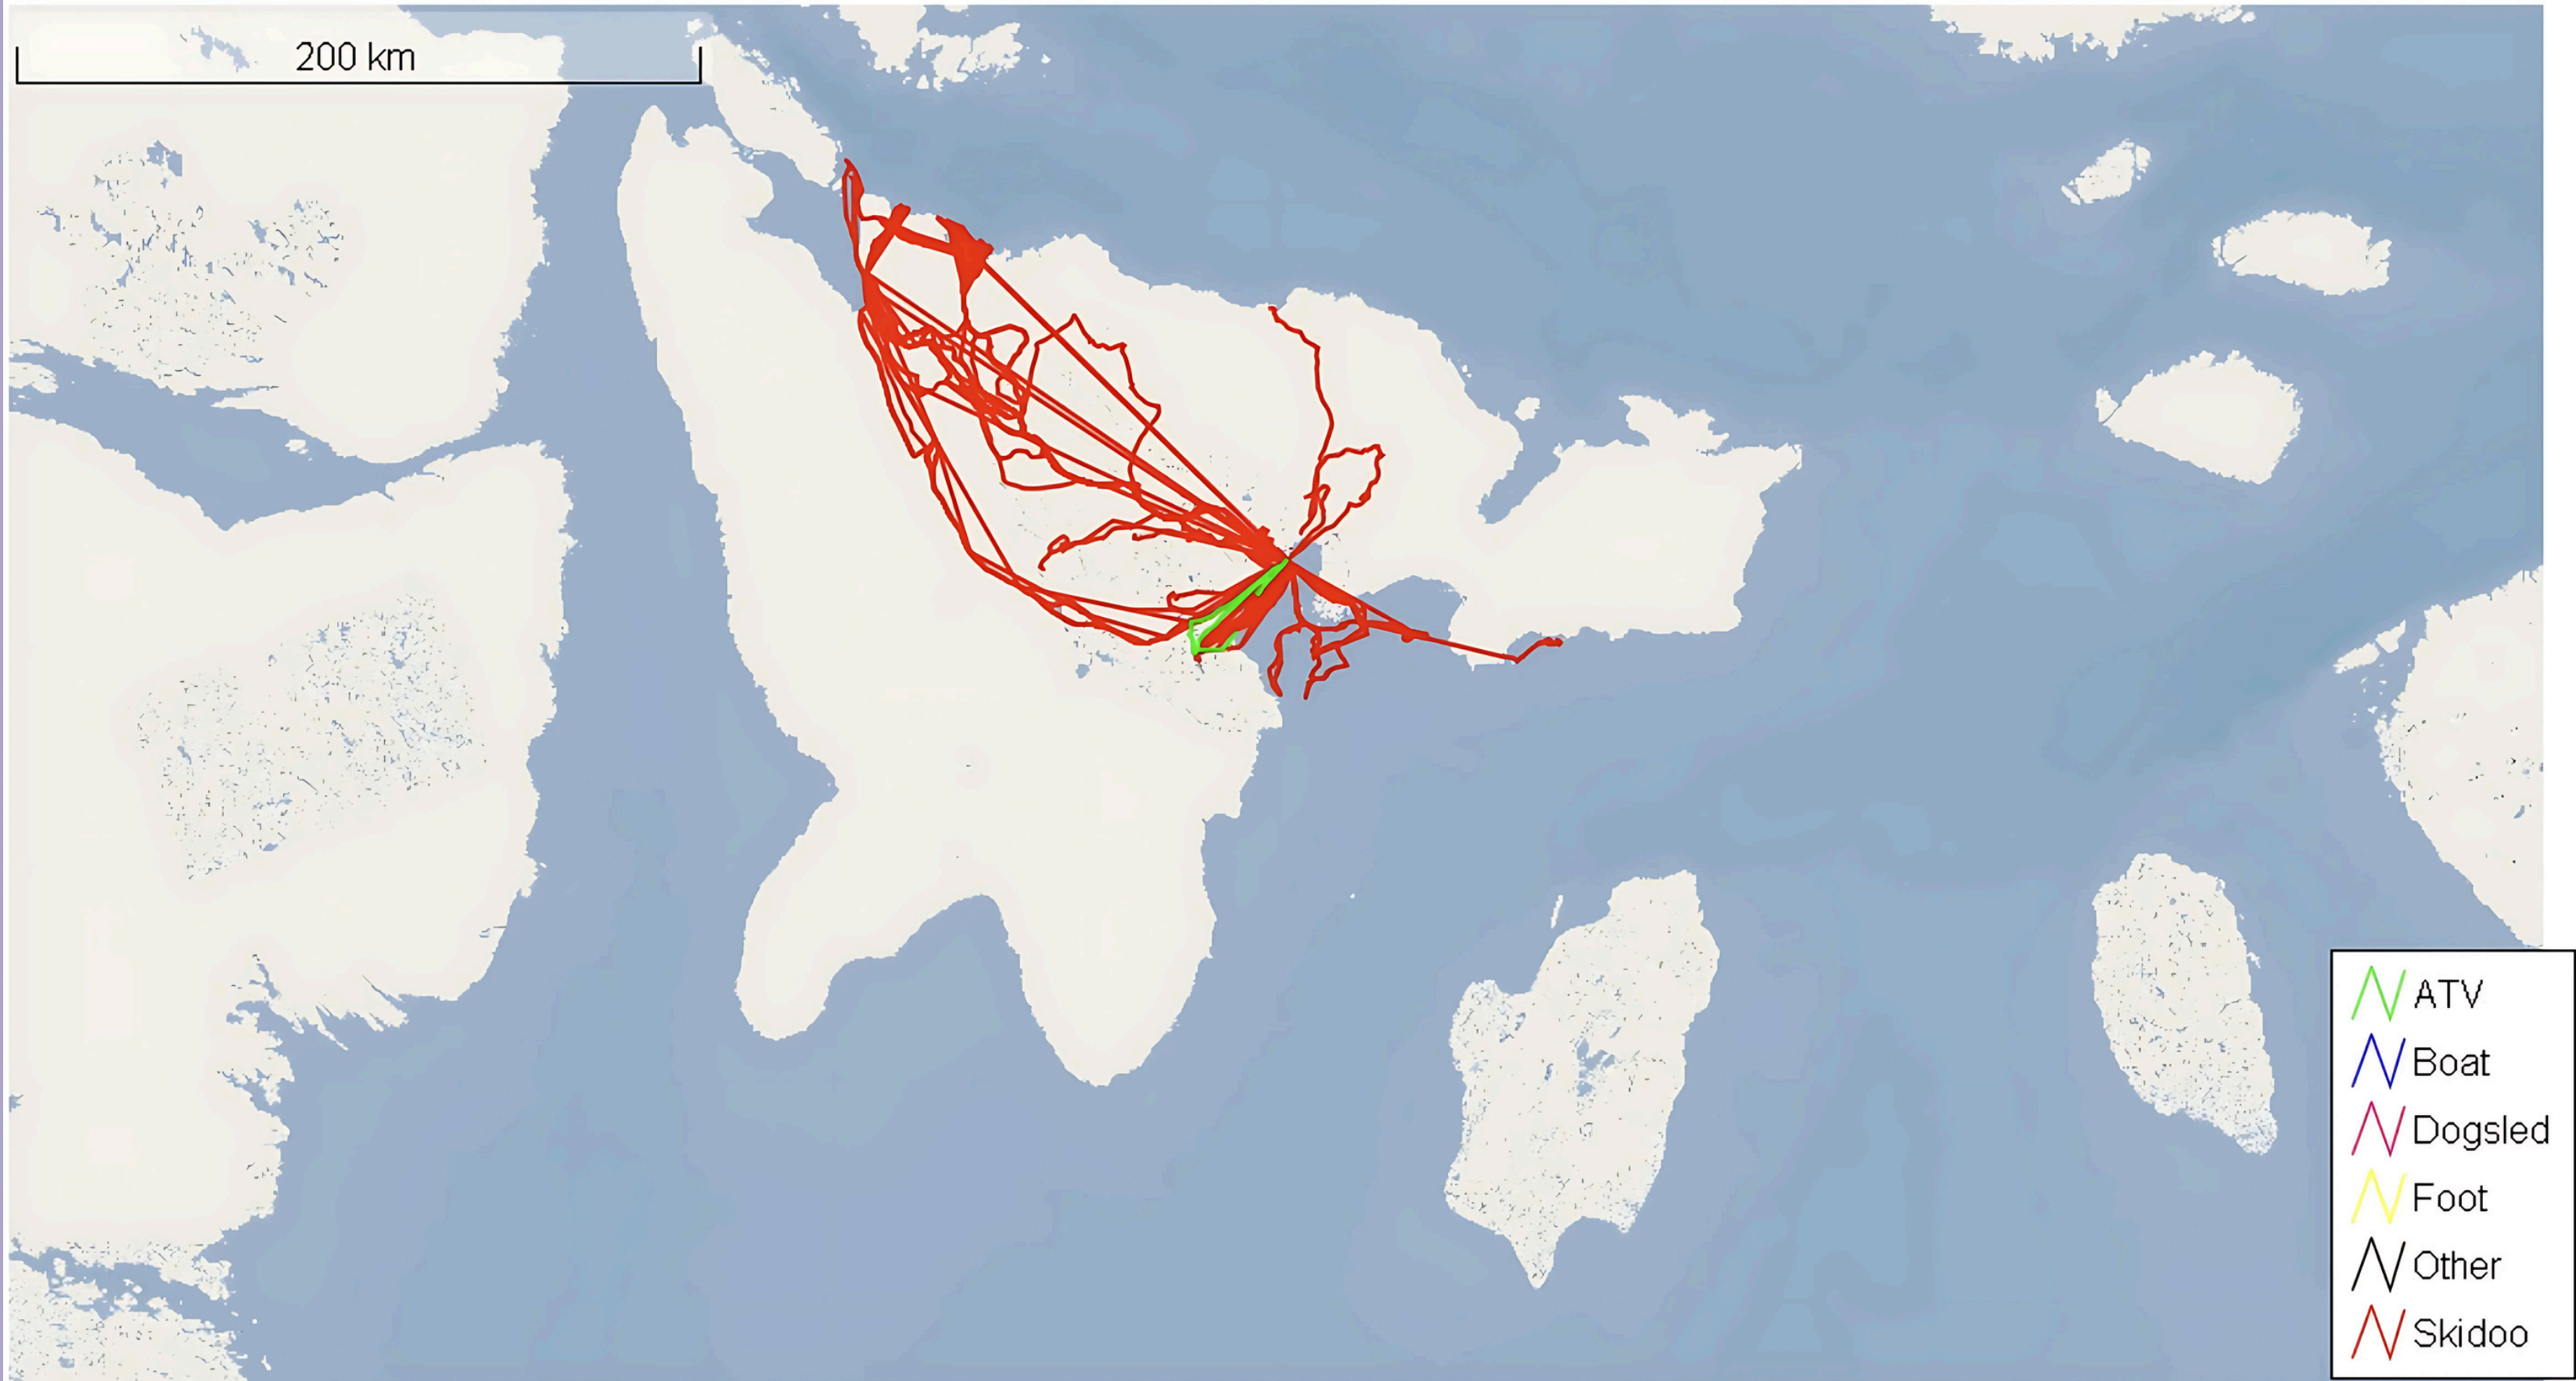

# CORAL HARBOUR LAUNCH

Liaison Officer - Jonathan  
Emiktowt

Recruiting 40+ new  
participants

Community Feast