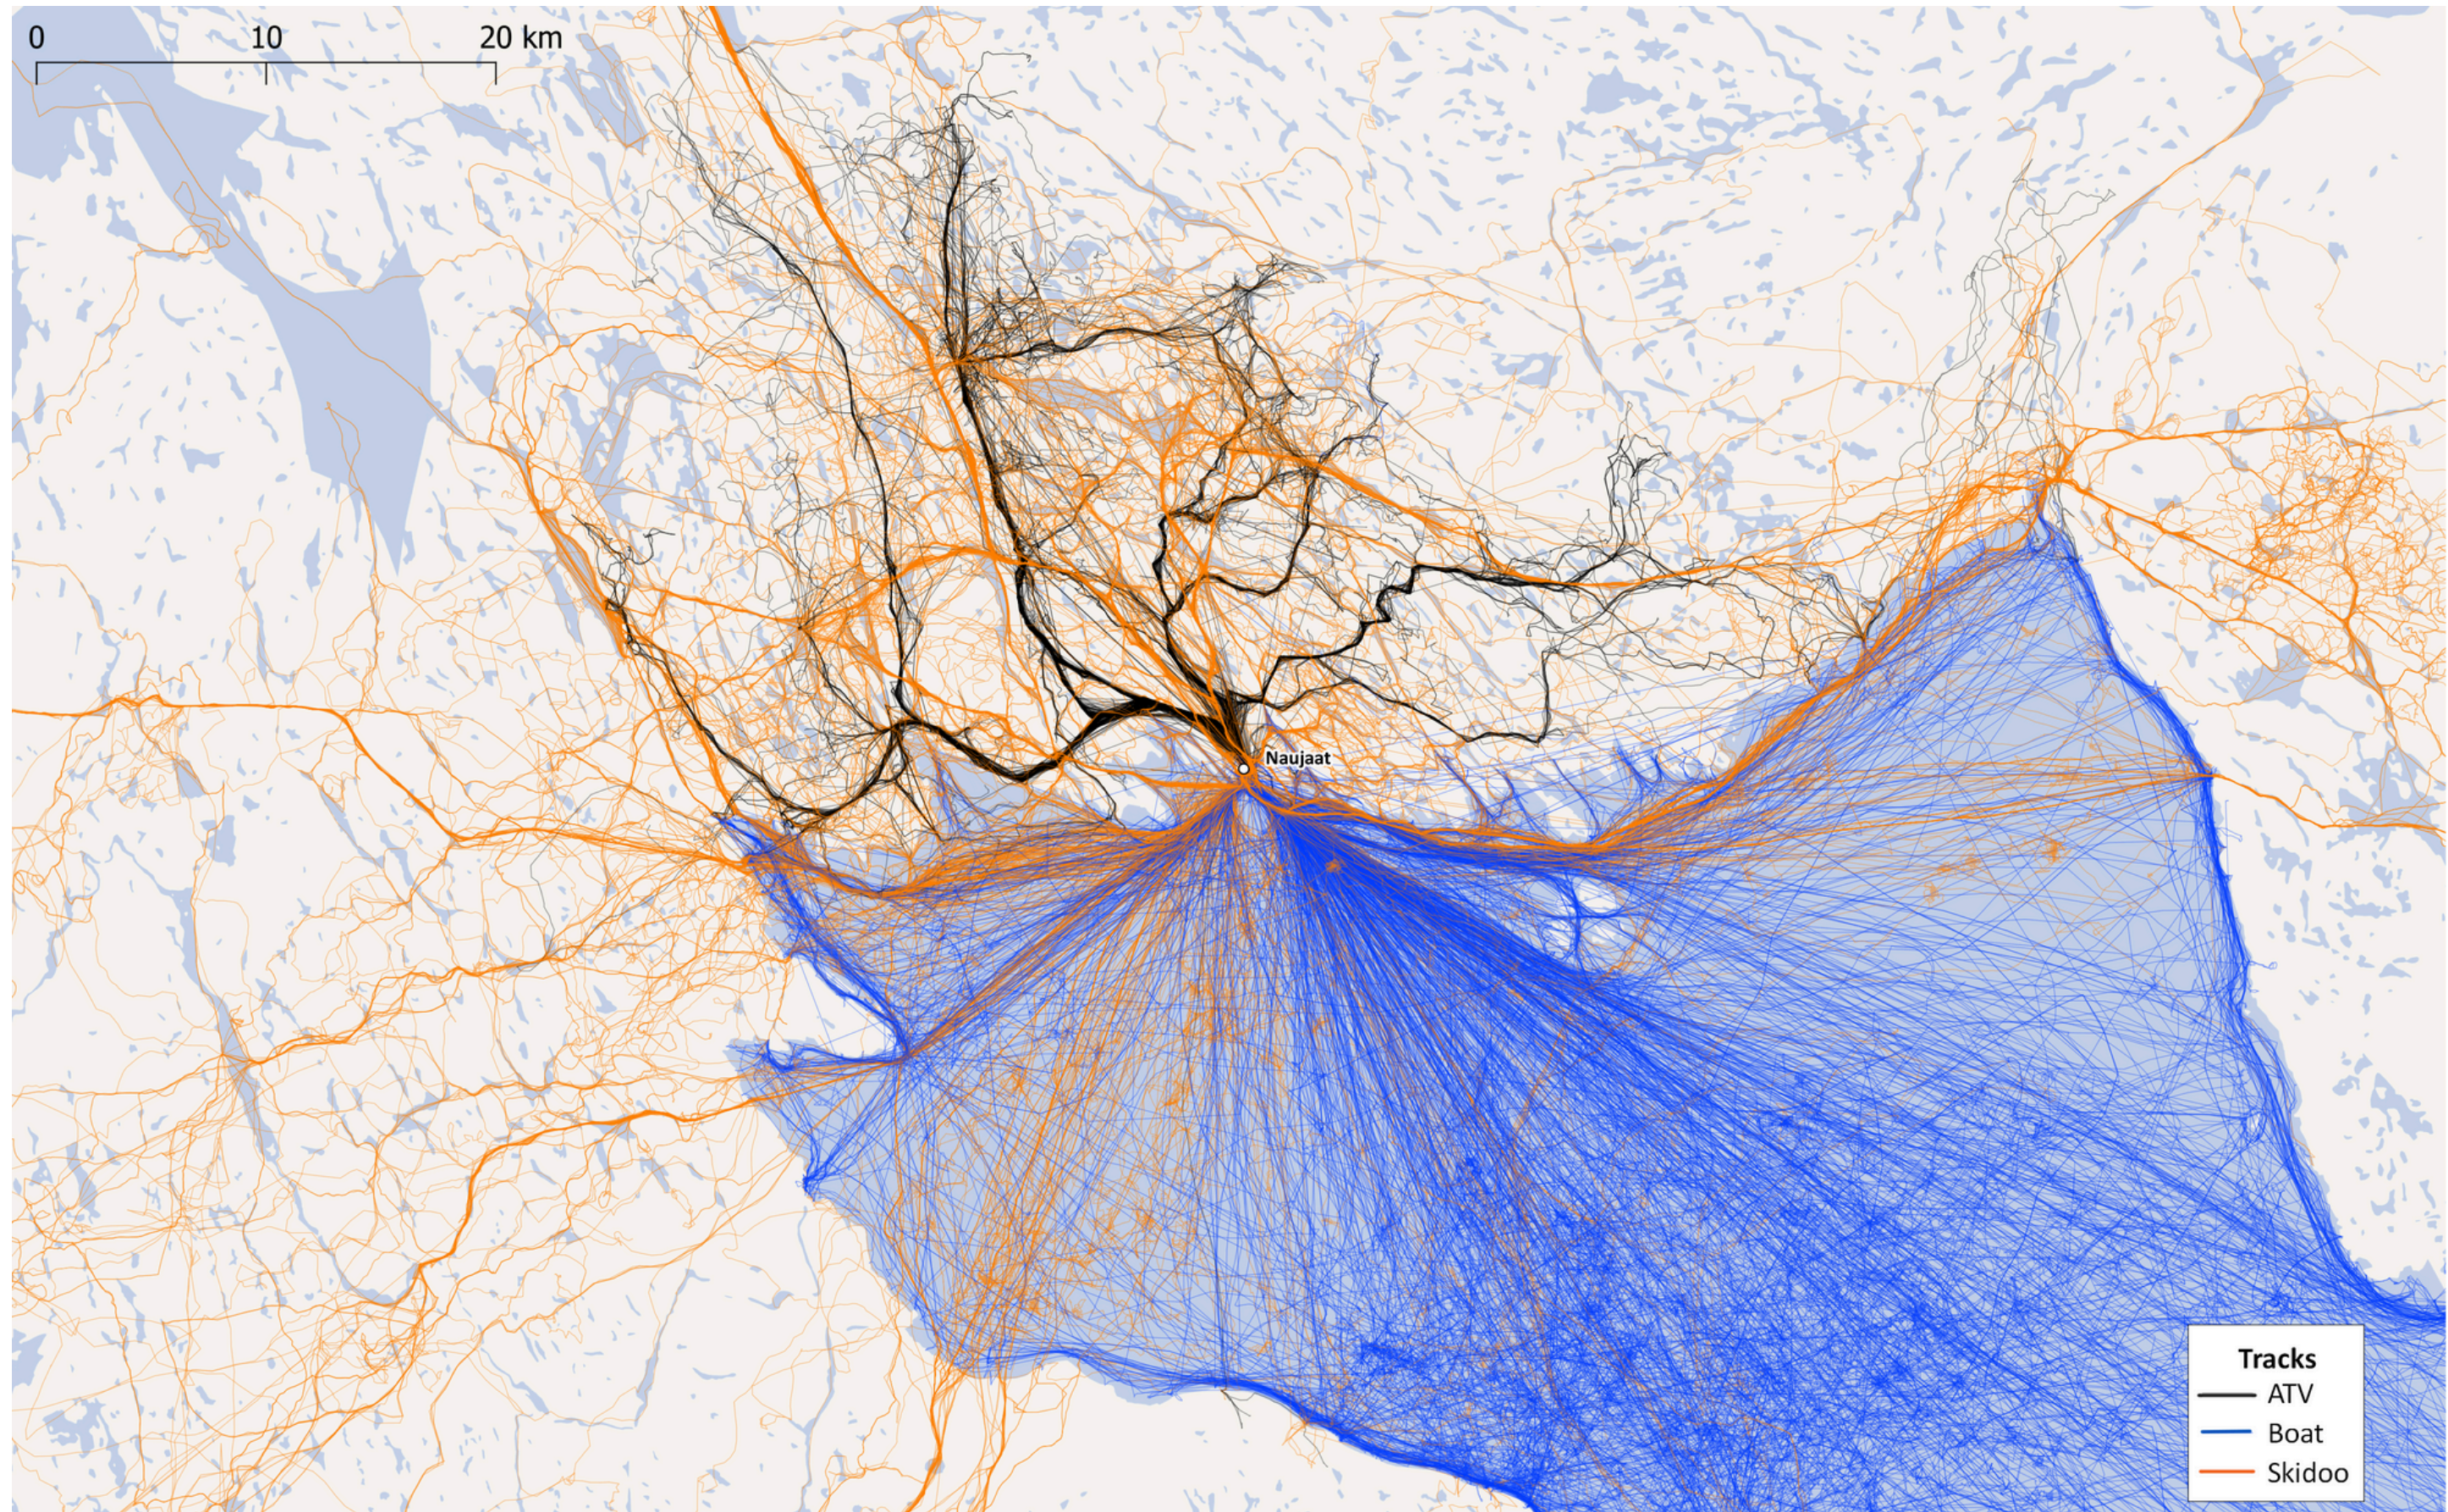

# COMMUNITY-BASED MONITORING NETWORK TRI-ANNUAL REPORT

Kugluktuk

Coral Harbour

Sanikiluaq

Clyde River

Igloolik

Baker Lake

CBMN Tracks in Naujaat